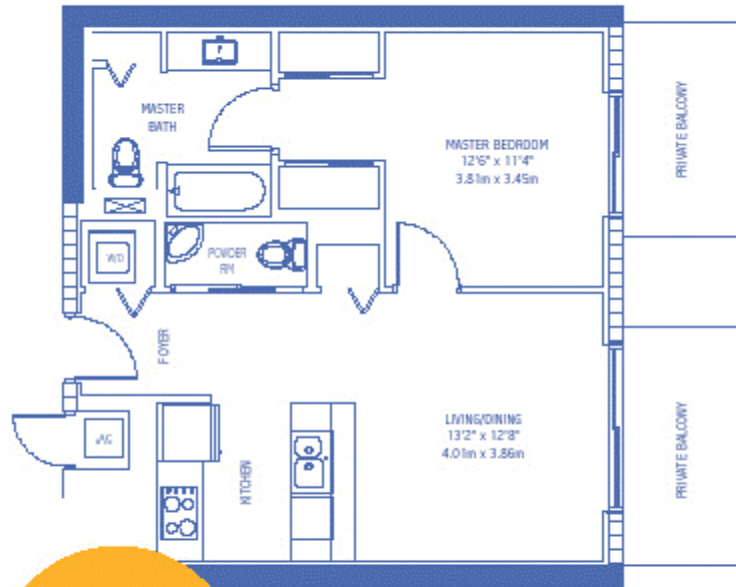

Residence I 5/9

Residence I 5/9

1 Bedroom • 1.5 Bath

Face N

FloridaRealtyFinder.com

Interior: 730 sq. ft. • 67.82 m²

Balcony: 142-154 sq. ft. • 13.19-14.31 m²

Residence I7

Residence I7

1 Bedroom • 1.5 Bath

Face N

FloridaRealtyFinder.com

Interior: 730 sq. ft. • 67.82 m²

Balcony: 142-154 sq. ft. • 13.18-14.31 m²

Residence J2

Residence J2

1 Bedroom • 1.5 Bath

Face S

FloridaRealtyFinder.com

Interior: 717 sq. ft. • 66.61 m²

Balcony: 138-144 sq. ft. • 12.82-13.38 m²

Residence K4

Residence K4
1 Bedroom • 1.5 Bath

Face S 

FloridaRealtyFinder.com

Interior: 704 sq. ft. • 65.40 m²
Balcony: 124-128 sq. ft. • 11.52-11.89 m²

Residence M8

Residence N11

Residence N11