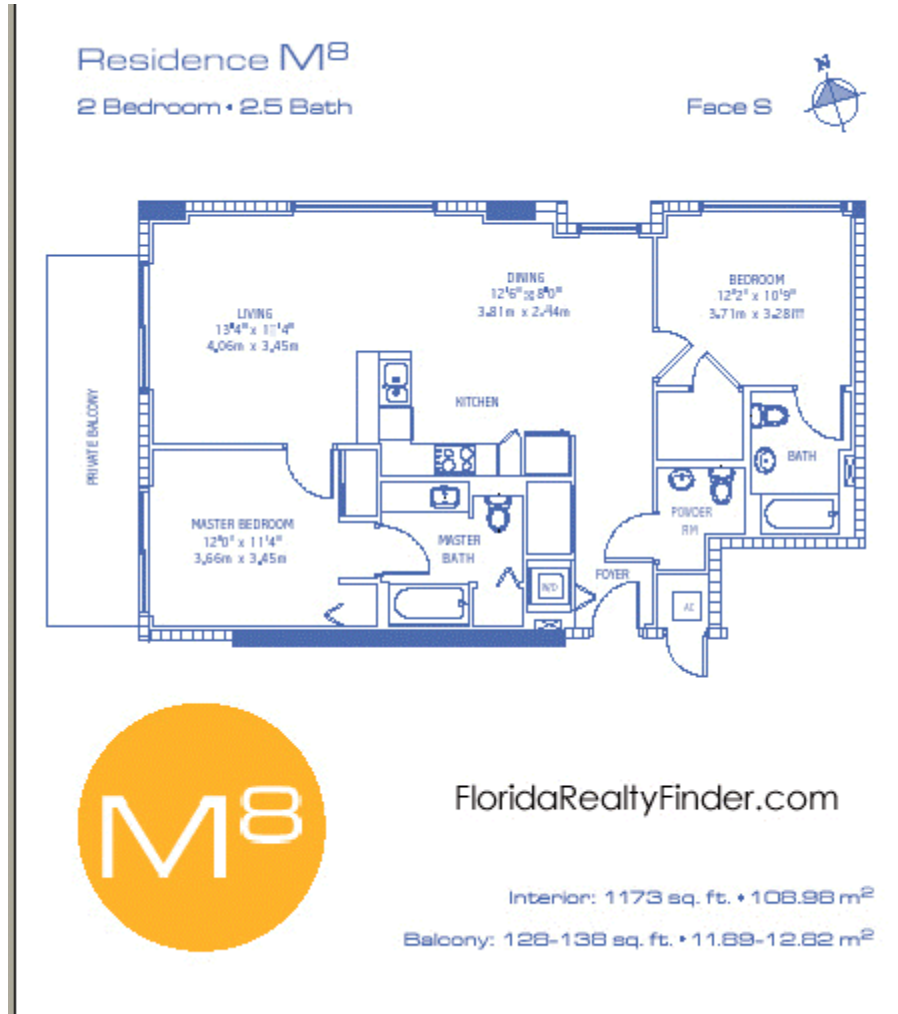

Residence M8