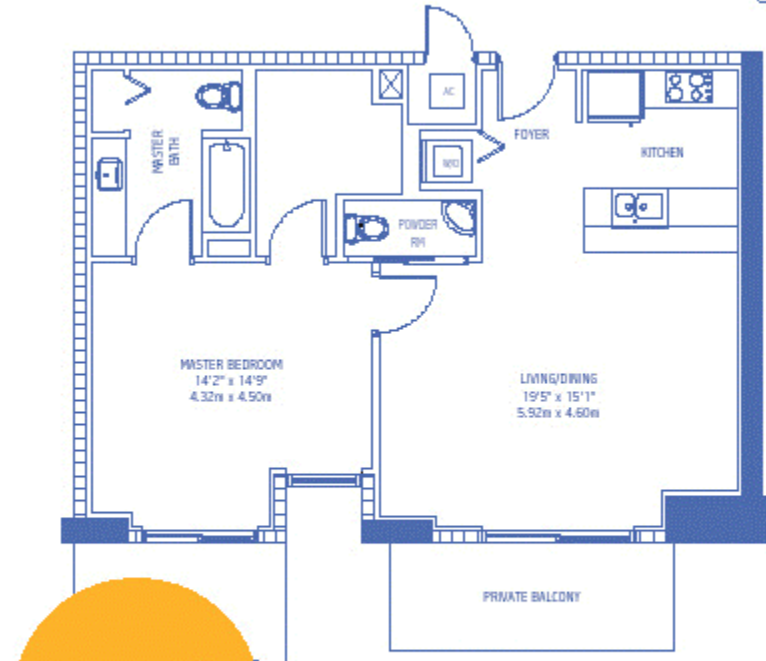

1390 Brickell Bay

Please call me at 954 274 1015 for questions, information or e mail me at Jiany@Floridarealtyfinder.com

Floor Plans

Residence A12

Residence B10

Residence D14

Residence D¹⁴
2 Bedroom • 2.5 Bath

FloridaRealtyFinder.com

Interior: 1431 sq. ft. • 132.95 m²

Balcony: 516-541 sq. ft. • 47.94-50.26 m²

Residence F3

Residence F3

1 Bedroom • 1 Den • 2 Bath

FloridaRealtyFinder.com

Interior: 1013 sq. ft. • 94.11 m²

Balcony: 348-358 sq. ft. • 32.33-33.26 m²

Residence G1

Residence G¹

1 Bedroom • 1.5 Bath

Face E

FloridaRealtyFinder.com

Interior: 915 sq. ft. • 85.01 m²

Balcony: 143-196 sq. ft. • 13.29-18.21 m²

Residence I 5/9

Residence I 5/9

1 Bedroom • 1.5 Bath

Face N

FloridaRealtyFinder.com

Interior: 730 sq. ft. • 67.82 m²

Balcony: 142-154 sq. ft. • 13.19-14.31 m²

Residence I7