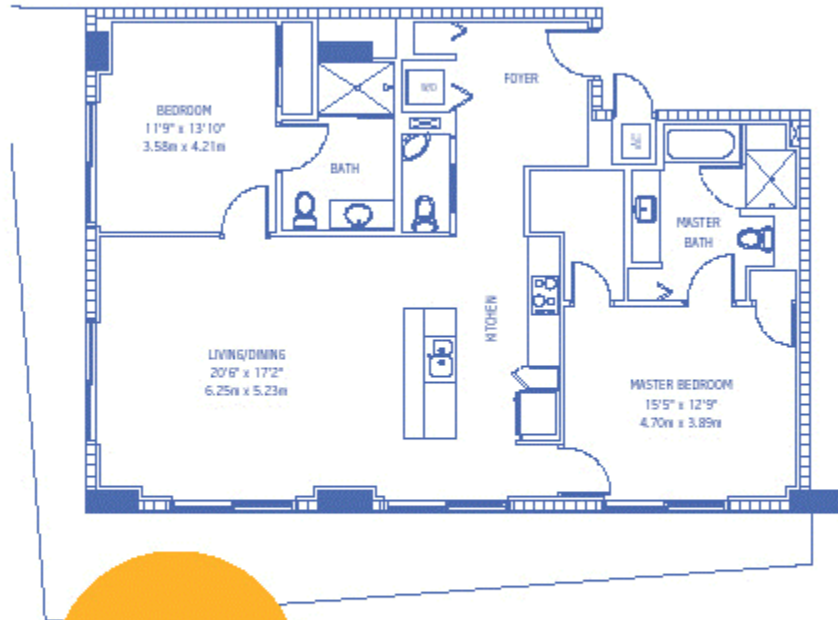

1390 Brickell Bay

Please call me at 954 274 1015 for questions, information or e mail me at Jiany@Floridarealtyfinder.com

Floor Plans

Residence A12

Residence B10

Residence D14

Residence D¹⁴
2 Bedroom • 2.5 Bath

FloridaRealtyFinder.com

Interior: 1431 sq. ft. • 132.95 m²

Balcony: 516-541 sq. ft. • 47.94-50.26 m²

Residence F3

Residence F3

1 Bedroom • 1 Den • 2 Bath

FloridaRealtyFinder.com

Interior: 1013 sq. ft. • 94.11 m²

Balcony: 348-358 sq. ft. • 32.33-33.26 m²

Residence G1

Residence G¹

1 Bedroom • 1.5 Bath

Face E

FloridaRealtyFinder.com

Interior: 915 sq. ft. • 85.01 m²

Balcony: 143-196 sq. ft. • 13.29-18.21 m²

Residence I 5/9

Residence I 5/9

1 Bedroom • 1.5 Bath

Face N

FloridaRealtyFinder.com

Interior: 730 sq. ft. • 67.82 m²

Balcony: 142-154 sq. ft. • 13.19-14.31 m²

Residence I7