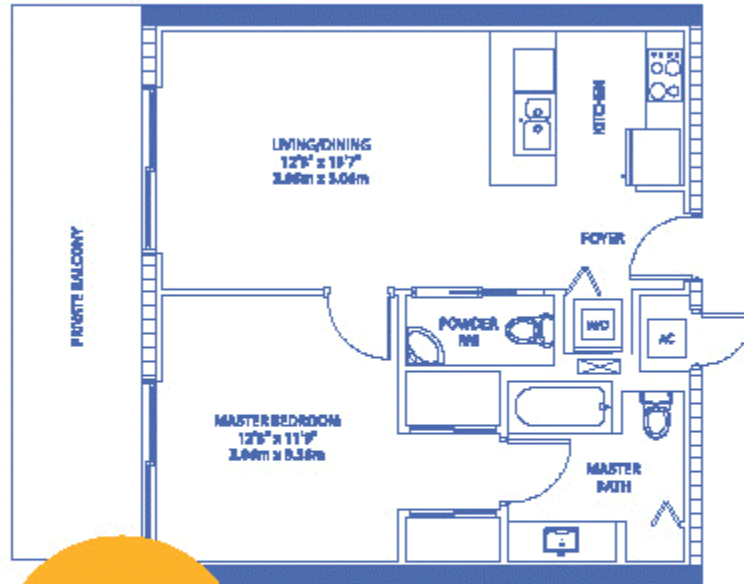

FloridaRealtyFinder.com

Interior: 1431 sq. ft. • 132.95 m²

Balcony: 516-541 sq. ft. • 47.94-50.26 m²

Residence F3

Residence F3

1 Bedroom • 1 Den • 2 Bath

FloridaRealtyFinder.com

Interior: 1013 sq. ft. • 94.11 m²

Balcony: 348-358 sq. ft. • 32.33-33.26 m²

Residence G1

Residence G¹

1 Bedroom • 1.5 Bath

Face E

FloridaRealtyFinder.com

Interior: 915 sq. ft. • 85.01 m²

Balcony: 143-196 sq. ft. • 13.29-18.21 m²

Residence I 5/9

Residence I 5/9

1 Bedroom • 1.5 Bath

Face N

FloridaRealtyFinder.com

Interior: 730 sq. ft. • 67.82 m²

Balcony: 142-154 sq. ft. • 13.19-14.31 m²

Residence I7

Residence I7

1 Bedroom • 1.5 Bath

Face N

FloridaRealtyFinder.com

Interior: 730 sq. ft. • 67.82 m²

Balcony: 142-154 sq. ft. • 13.18-14.31 m²

Residence J2

Residence J2