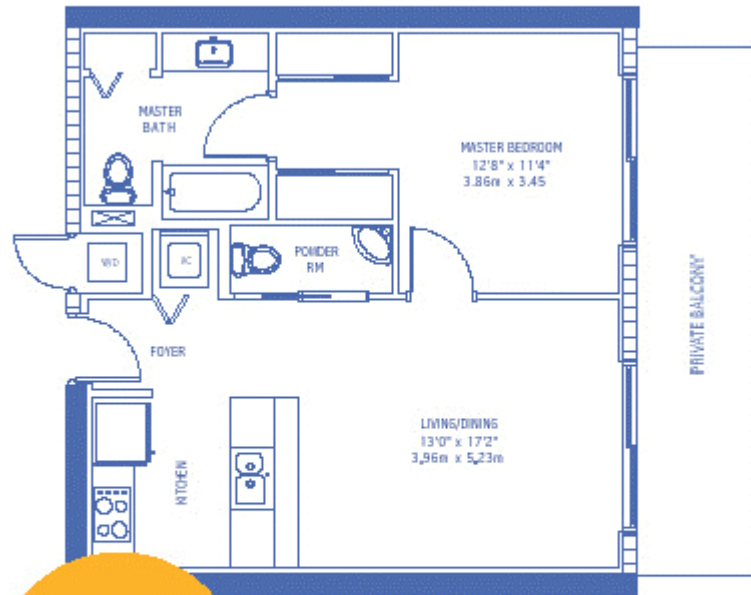

FloridaRealtyFinder.com

Interior: 1431 sq. ft. • 132.95 m²

Balcony: 516-541 sq. ft. • 47.94-50.26 m²

Residence F3

Residence F3

1 Bedroom • 1 Den • 2 Bath

FloridaRealtyFinder.com

Interior: 1013 sq. ft. • 94.11 m²

Residence I 5/9

Residence I 5/9

1 Bedroom • 1.5 Bath

Face N

FloridaRealtyFinder.com

Interior: 730 sq. ft. • 67.82 m²

Balcony: 142-154 sq. ft. • 13.19-14.31 m²

Residence I7

Residence I7

1 Bedroom • 1.5 Bath

Face N

FloridaRealtyFinder.com

Interior: 730 sq. ft. • 67.82 m²

Balcony: 142-154 sq. ft. • 13.18-14.31 m²

Residence J2

Residence J2

1 Bedroom • 1.5 Bath

Face S

FloridaRealtyFinder.com

Interior: 717 sq. ft. • 66.61 m²

Balcony: 138-144 sq. ft. • 12.82-13.38 m²

Residence K4

Residence K4
1 Bedroom • 1.5 Bath

Face S 