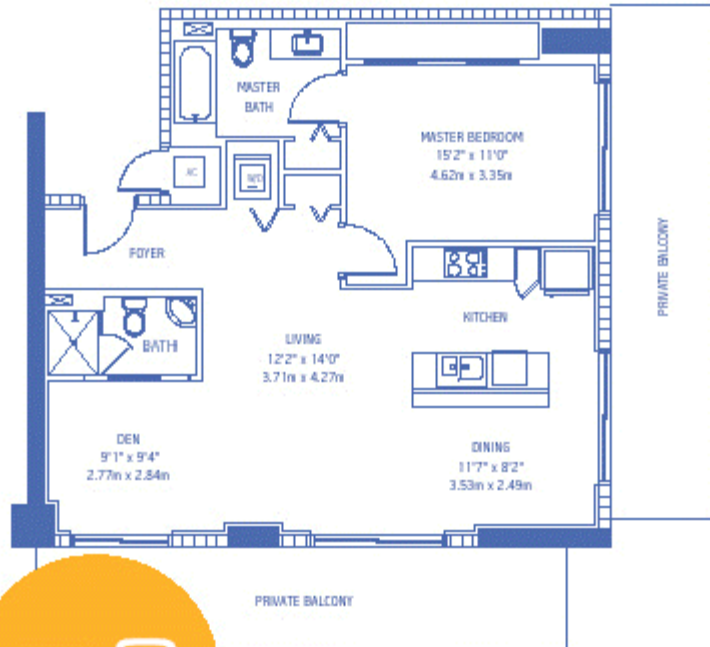

1390 Brickell Bay

Please call me at 954 274 1015 for questions, information or e mail me at Jiany@Floridarealtyfinder.com

Floor Plans

Residence A12

Residence B10

Residence D14

Residence D¹⁴
2 Bedroom • 2.5 Bath

FloridaRealtyFinder.com

Interior: 1431 sq. ft. • 132.95 m²

Balcony: 516-541 sq. ft. • 47.94-50.26 m²

Residence F3

Residence F3

1 Bedroom • 1 Den • 2 Bath

FloridaRealtyFinder.com

Interior: 1013 sq. ft. • 94.11 m²

Balcony: 348-358 sq. ft. • 32.33-33.26 m²

Residence G1

Residence G¹

1 Bedroom • 1.5 Bath

Face E

FloridaRealtyFinder.com

Interior: 915 sq. ft. • 85.01 m²

Balcony: 143-196 sq. ft. • 13.29-18.21 m²

Residence I 5/9

Residence I 5/9

1 Bedroom • 1.5 Bath

Face N

FloridaRealtyFinder.com

Interior: 730 sq. ft. • 67.82 m²

Balcony: 142-154 sq. ft. • 13.19-14.31 m²

Residence I7