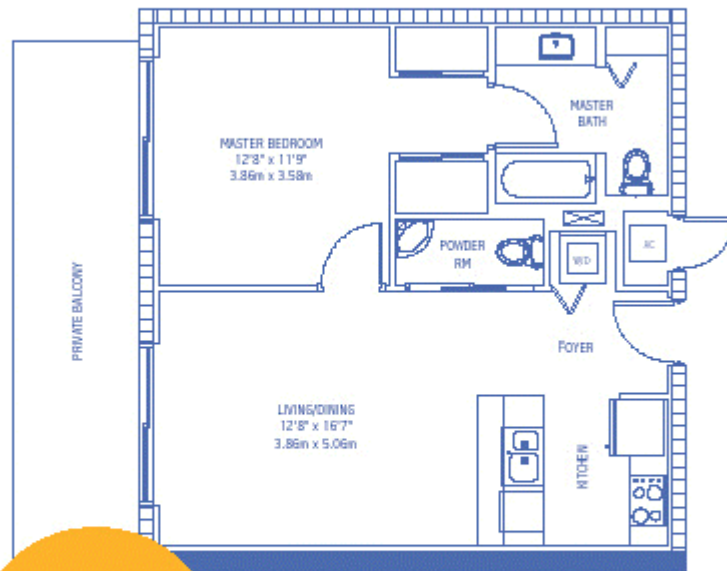

1390 Brickell Bay

Please call me at 954 274 1015 for questions, information or e mail me at Jiany@Floridarealtyfinder.com

Floor Plans

Residence A12

Residence B10

Residence D14

Residence D¹⁴
2 Bedroom • 2.5 Bath

FloridaRealtyFinder.com

Interior: 1431 sq. ft. • 132.95 m²

Balcony: 516-541 sq. ft. • 47.94-50.26 m²

Residence F3

Residence F3

1 Bedroom • 1 Den • 2 Bath

FloridaRealtyFinder.com

Interior: 1013 sq. ft. • 94.11 m²

Balcony: 348-358 sq. ft. • 32.33-33.26 m²

Residence G1

Residence G¹

1 Bedroom • 1.5 Bath

Face E

FloridaRealtyFinder.com

Interior: 915 sq. ft. • 85.01 m²

Balcony: 143-196 sq. ft. • 13.29-18.21 m²

Residence I 5/9

Residence I 5/9

1 Bedroom • 1.5 Bath

Face N

FloridaRealtyFinder.com

Interior: 730 sq. ft. • 67.82 m²

Balcony: 142-154 sq. ft. • 13.19-14.31 m²

Residence I7