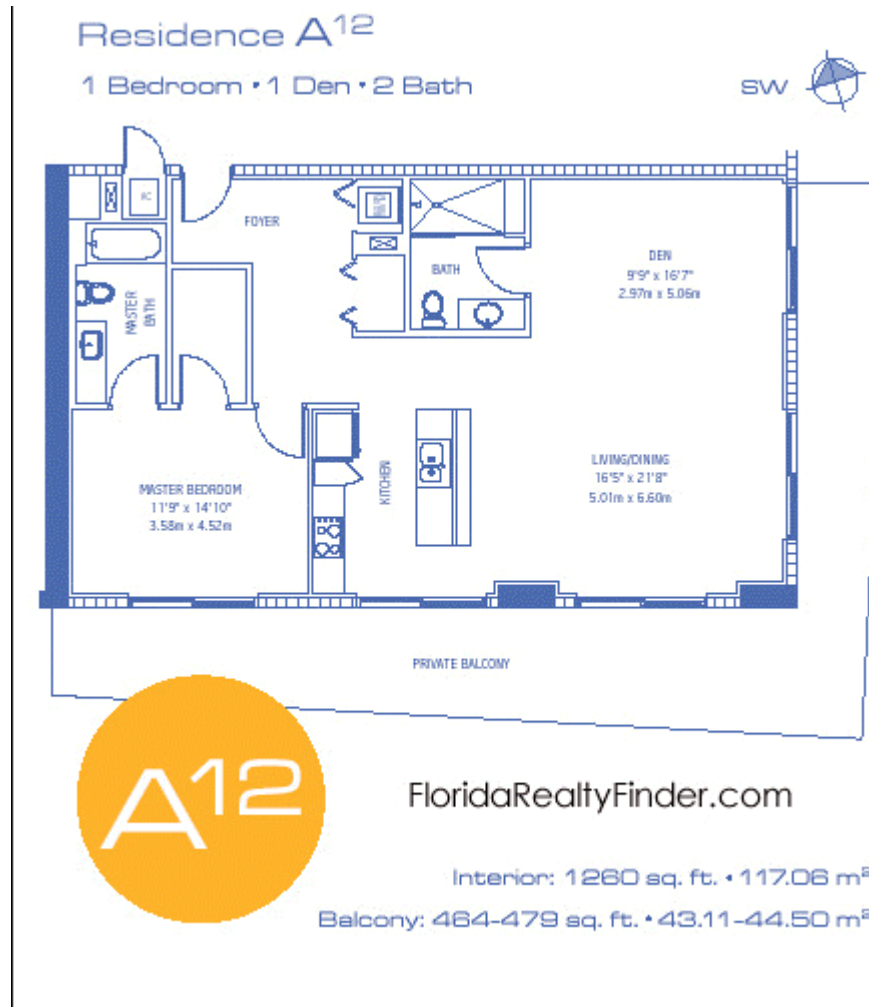

1390 Brickell Bay

Please call me at 954 274 1015 for questions, information or e mail me at Jiany@Floridarealtyfinder.com

Floor Plans

Residence A12

Residence B10

Residence D14

Residence D¹⁴
2 Bedroom • 2.5 Bath

FloridaRealtyFinder.com

Interior: 1431 sq. ft. • 132.95 m²

Balcony: 516-541 sq. ft. • 47.94-50.26 m²

Residence F3

Residence F3

1 Bedroom • 1 Den • 2 Bath

FloridaRealtyFinder.com

Interior: 1013 sq. ft. • 94.11 m²

Balcony: 348-358 sq. ft. • 32.33-33.26 m²

Residence G1

Residence G¹

1 Bedroom • 1.5 Bath

Face E

FloridaRealtyFinder.com

Interior: 915 sq. ft. • 85.01 m²

Balcony: 143-196 sq. ft. • 13.29-18.21 m²

Residence I 5/9

Residence I 5/9

1 Bedroom • 1.5 Bath

Face N

FloridaRealtyFinder.com

Interior: 730 sq. ft. • 67.82 m²

Balcony: 142-154 sq. ft. • 13.19-14.31 m²

Residence I7