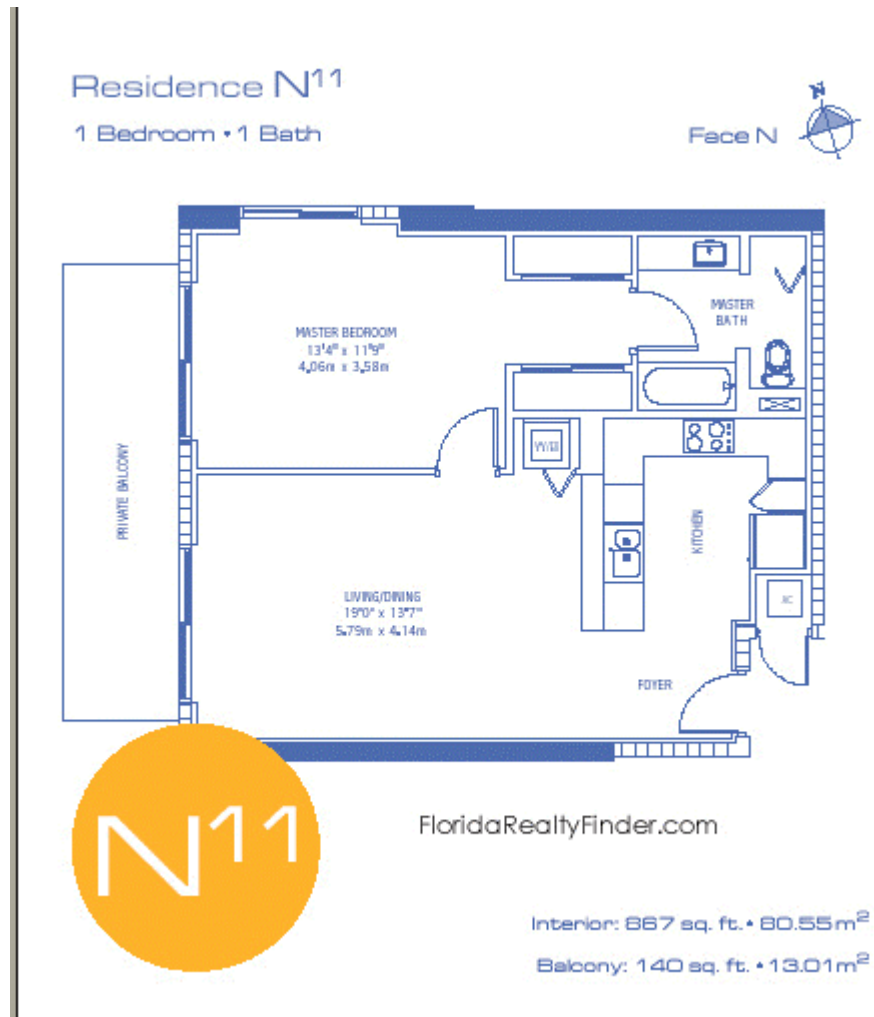

Residence N11