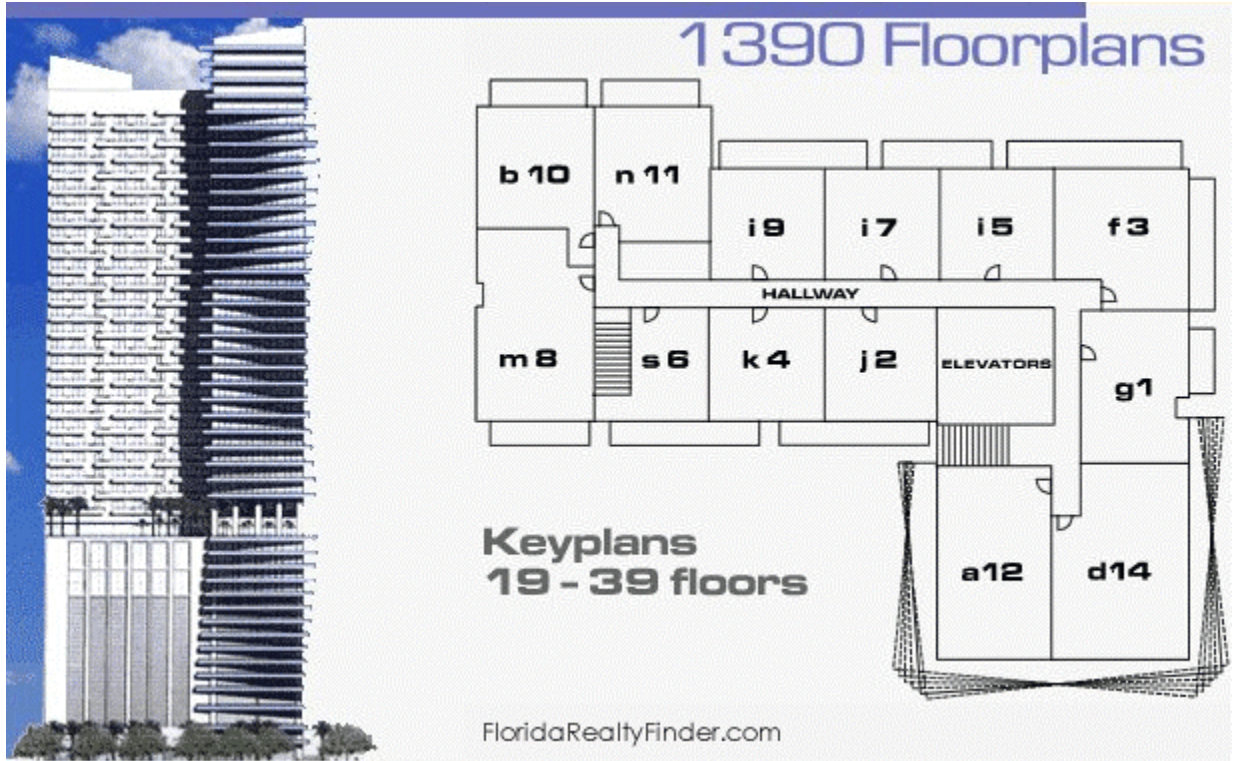

1390 Brickell Bay

Please call me at 954 274 1015 for questions, information or e mail me at Jiany@Floridarealtyfinder.com

Floor Plans

Residence A12

Residence B10

Residence D14

Residence D¹⁴
2 Bedroom • 2.5 Bath

FloridaRealtyFinder.com

Interior: 1431 sq. ft. • 132.95 m²

Balcony: 516-541 sq. ft. • 47.94-50.26 m²

Residence F3

Residence F3

1 Bedroom • 1 Den • 2 Bath

FloridaRealtyFinder.com

Interior: 1013 sq. ft. • 94.11 m²

Balcony: 348-358 sq. ft. • 32.33-33.26 m²

Residence G1

Residence G¹

1 Bedroom • 1.5 Bath

Face E

FloridaRealtyFinder.com

Interior: 915 sq. ft. • 85.01 m²

Balcony: 143-196 sq. ft. • 13.29-18.21 m²

Residence I 5/9

Residence I 5/9

1 Bedroom • 1.5 Bath

Face N

FloridaRealtyFinder.com

Interior: 730 sq. ft. • 67.82 m²

Balcony: 142-154 sq. ft. • 13.19-14.31 m²

Residence I7